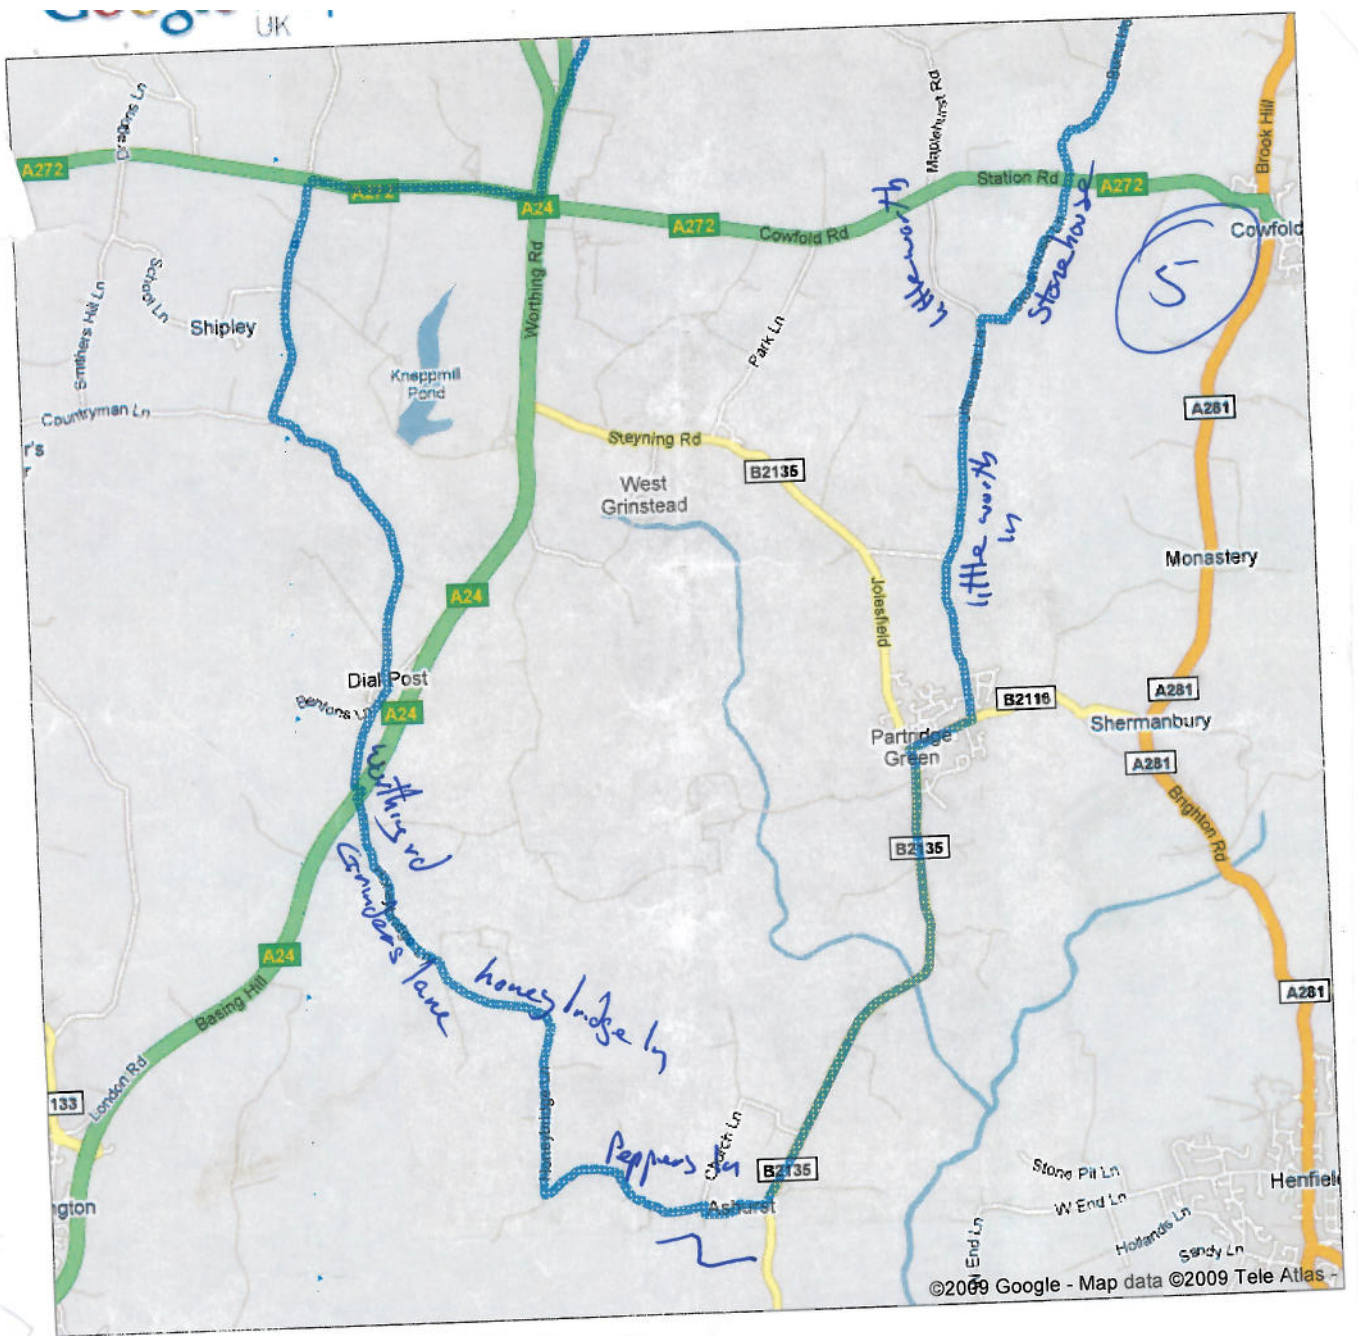

48-50m

1

2

B

Bishopstone Lane

College

©2009 Google - Map data ©2009 Tele Atlas

3

Hammer pond rd

Hampshire hill

Sloughway Ln

The St Half Moon

3A

SA