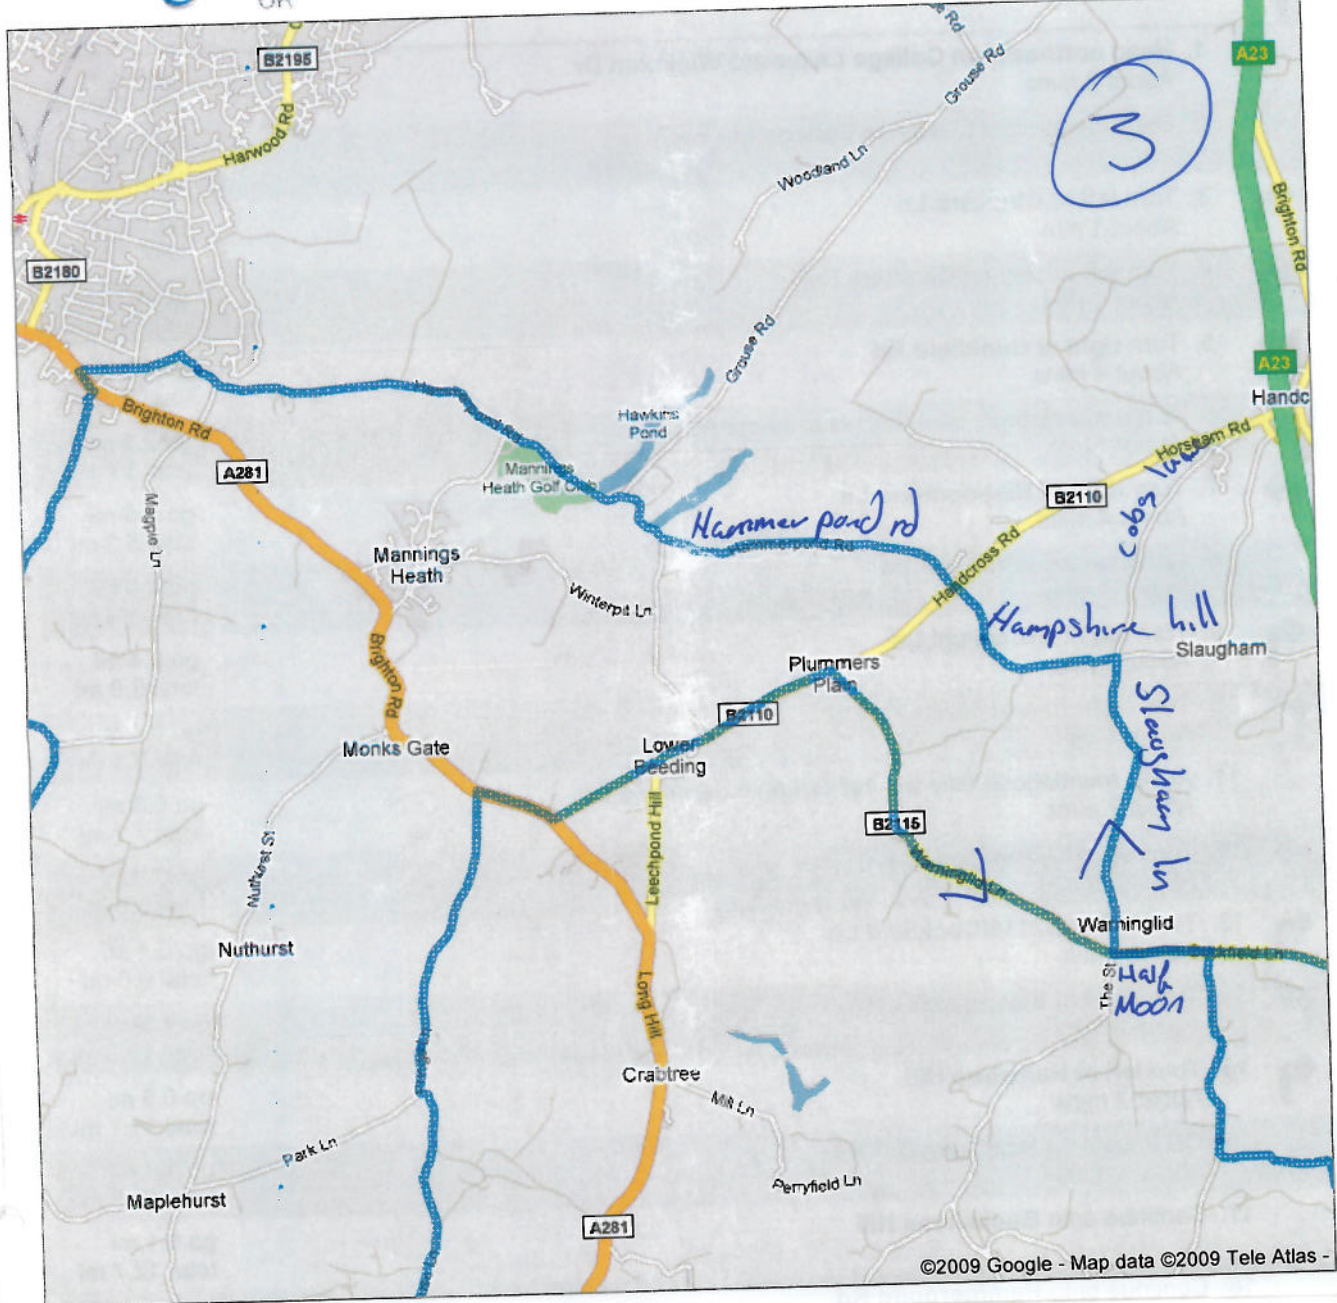

48-50m

1

2

B

Bishopstone Lane

College

©2009 Google - Map data ©2009 Tele Atlas

3

Hammer pond rd

Hampshire hill

Sloughway Ln

The St Half Moon

3A

SA