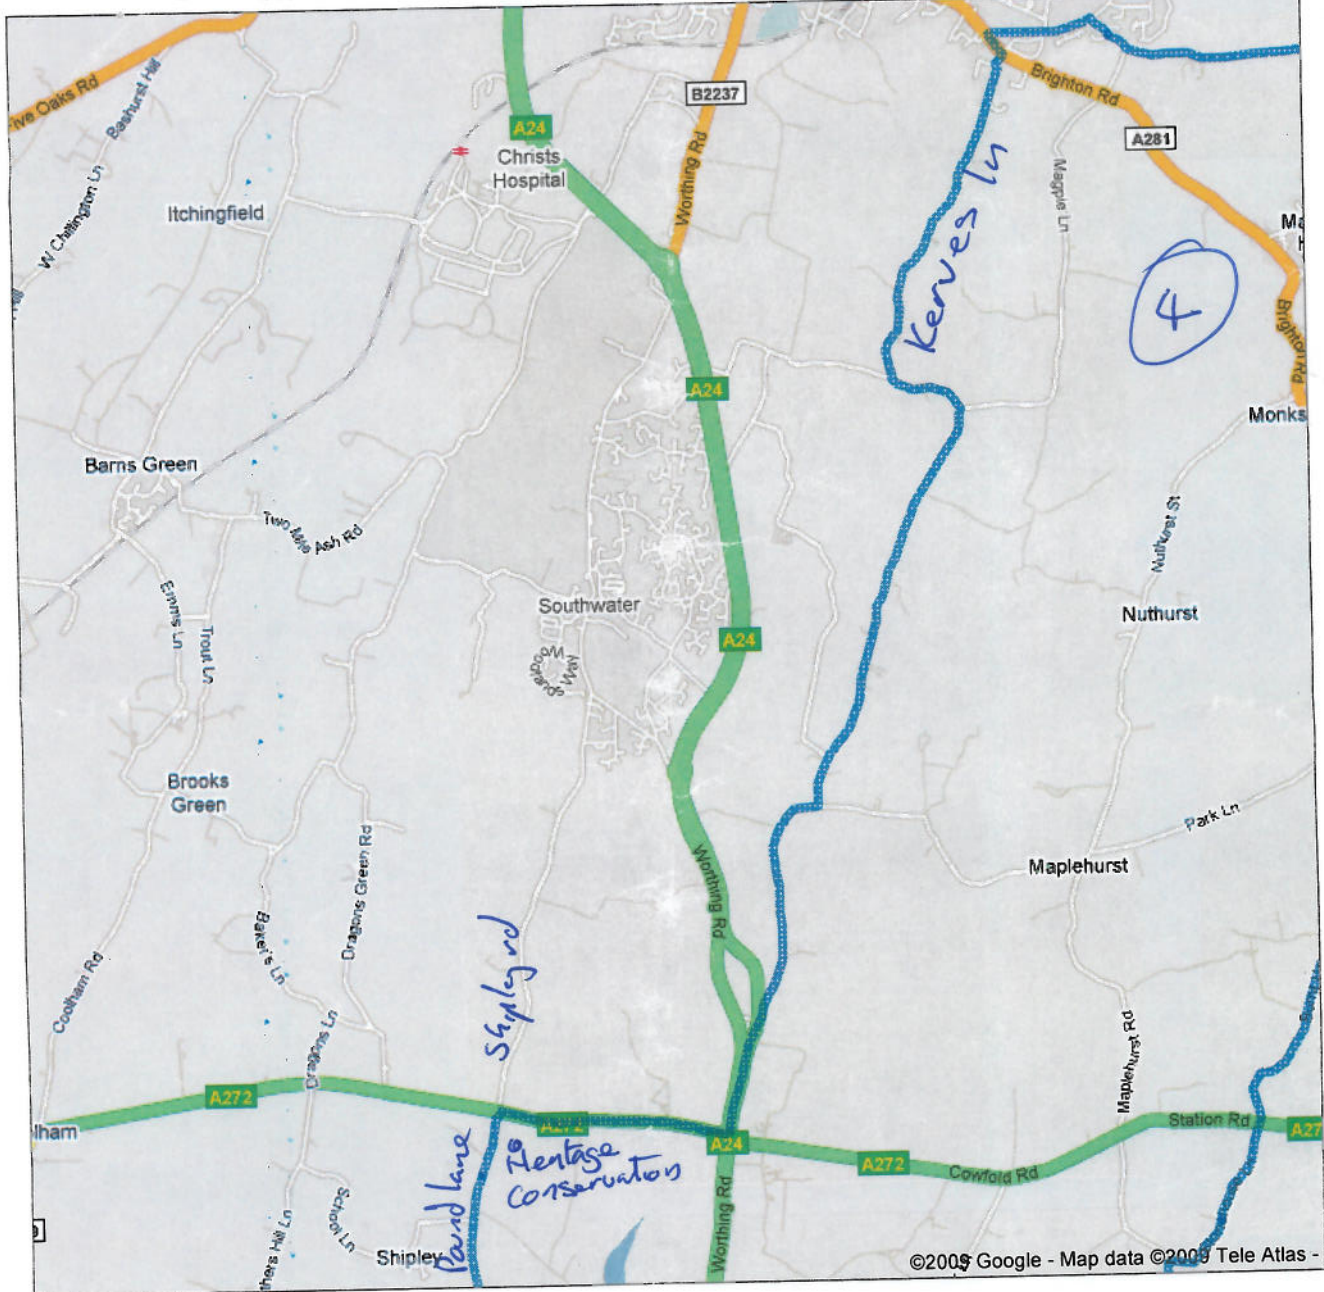

48-50m

1

2

B

Bishopstone Lane

College

©2009 Google - Map data ©2009 Tele Atlas

3

Hammer pond rd

Hampshire hill

Sloughway Ln

The St Half Moon

3A

SA